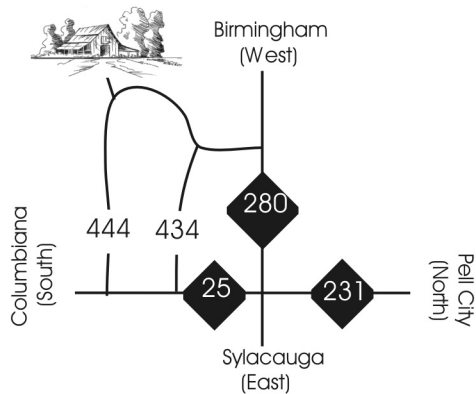

Cotton Pickin' Celebration

October 25 & 26, 2008

LOCATION

The Cotton Pickin' Celebration is held at the Old Baker Farm, 1041 Farmingdale Road, Harpersville, Alabama. The farm is located approximately 25 minutes from Birmingham.

SITE

The annual Cotton Pickin' Celebration is a festival held on the grounds of the Old Baker Farm, homesteaded over 200 years ago. Festival guests enjoy two days of activities, including hayrides, live music, staged shootouts, Civil War reenactment, Indian festivities, and much more. This festival is visited by many guests each year as its popularity grows.

Old Baker Farm

1041 Farmingdale Road
Harpersville, Alabama
205.672.7209

Directions

From Birmingham, drive east on Highway 280. Turn right at the Harpersville stop light on Highway 25. Drive .4 mile and turn right on Shelby County Road 444. Go one mile and the farm is on the left. The Old Baker Farm is approximately 20 minutes from Inverness.